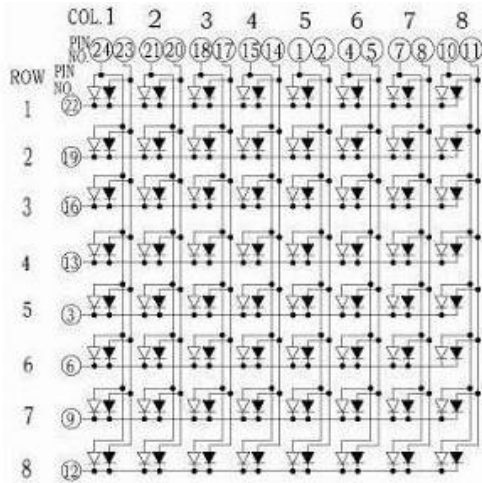

GALAXY

1.2" 8*8 Dot Matrix Display

HB-12881ASRG

PACKAGE DIMENSIONS

HB12881ASRG

Row Cathode Colum Anode

—▷— GREEN —▷— ORANGE

BLACK FACE WHITE DIFFUSED

HB12881CSRG

Row Anode Colum Cathode

—▷— = GREEN —▷— = ORANGE

NOTES: 1. All dimensions are in millimeters. (inches)

2. Tolerance is $\pm 0.25(0.010)$ unless otherwise specified.

DRAWING NO.:

DATE:

2008-04-24