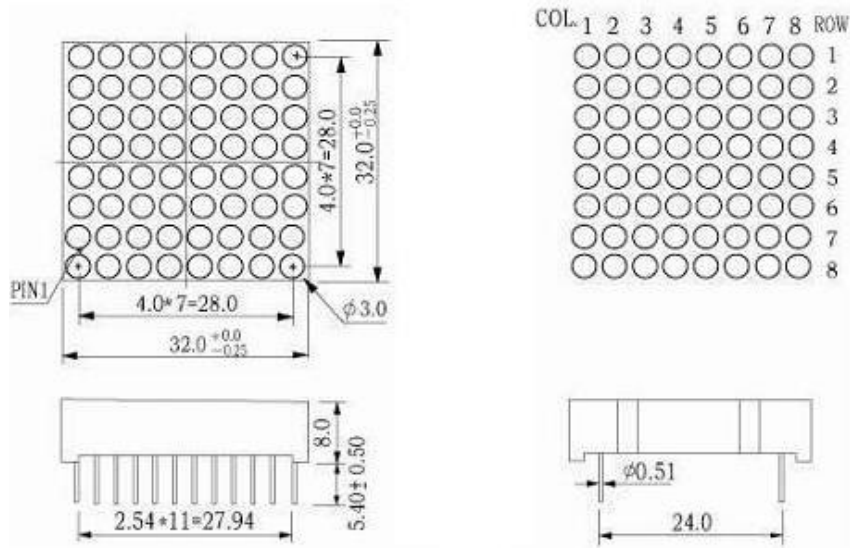

GALAXY

1.2" 8*8 Dot Matrix Display

HB-12881ASRG

PACKAGE DIMENSIONS

HB12881ASRG

Row Cathode Colum Anode

—▷— GREEN —▷— ORANGE

BLACK FACE WHITE DIFFUSED

HB12881CSRG

Row Anode Colum Cathode

—▷— = GREEN —▷— = ORANGE

NOTES: 1. All dimensions are in millimeters. (inches)

2. Tolerance is $\pm 0.25(0.010)$ unless otherwise specified.

DRAWING NO.:

DATE:

2008-04-24