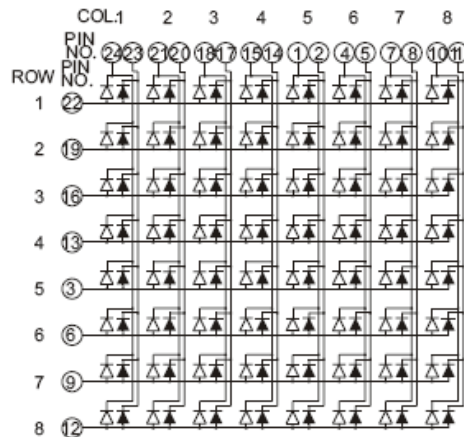

GALAXY

1.2" 8*8 Dot Matrix Display

HB-12881ASRG

PACKAGE DIMENSIONS

HB12881ASRG

Row Cathode Colum Anode

—▷— GREEN —▷— ORANGE

BLACK FACE WHITE DIFFUSED

HB12881CSRG

Row Anode Colum Cathode

—▷— = GREEN —▷— = ORANGE

NOTES: 1. All dimensions are in millimeters. (inches)

2. Tolerance is $\pm 0.25(0.010)$ unless otherwise specified.

DRAWING NO.:

DATE:

2008-04-24